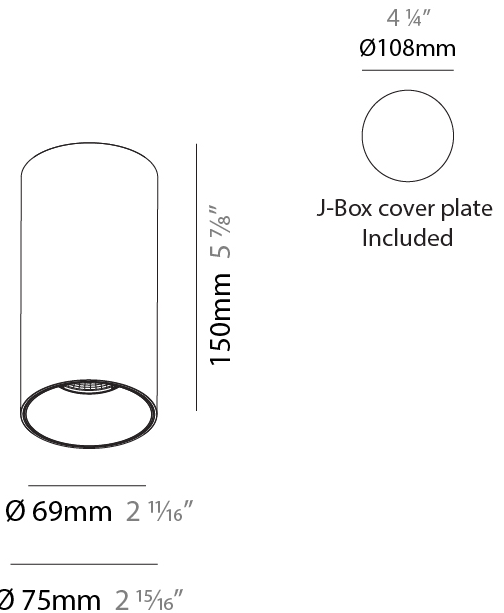

GENERAL

Series: Invader Standard
Subseries: Invader On Round
Partner: Prolicht
Division: Architectural
Installation: Surface
Product Type: Ceiling Surface
Mounting Location: Ceiling
Light Distribution: Downlight

PHYSICAL

Aperture Sizes - Downlights: 2"
Shape: Cylinder
Diameter (mm): 75
Diameter (in): 2 15/16
Height (mm): 150
Height (in): 5 7/8
Weight (kg): 0.489
Weight (lbs): 1.08
Fixture Finish: SSR / BKV / CWI / CRY / HAB / UFT / ITA / RUA / FTG / MYG / LOD / PUS / FRO / FUP / KIA / POP / BLS / SPG / MEY / GOH / CHC / COM / ABZ / JAG / OBR / MOS / ROR
Fixture Material: Aluminum Die Cast

ELECTRICAL

Lamp Type: LED (Zhaga Standard)
Input Wattage (W): 11
Total Output Wattage (W): 10
Dimming: Non-Dimmable
Driver Included: Yes
Driver Location: Integrated
Driver Type: Constant Current
Driver Class: Class 2
Input Voltage (V): 120
Constant Current (MA): 350
Upon Request: Remote: 0-10Vdc dimming / Phase dimming 120Vac / Non-dimming 120/277Vac

LED

Number of LEDs: 1
Color Temperature (°K): 2700 / 3000 / 3500 / 4000
Max. Delivered Lumen (lm): 660 / 680 / 715 / 730
CRI: >90 CRI
Lamp Life (hrs): 50000

OPTICAL

Reflector: 20 / 40 / 60

RATINGS AND CERTIFICATIONS

Certified By: Certified for North American Standards
IP rating: IP20