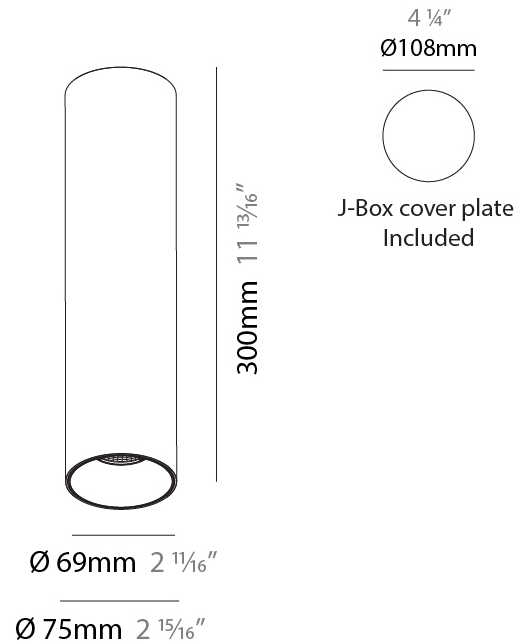

GENERAL

Series: Invader Standard
Subseries: Invader On Round
Partner: Prolicht
Division: Architectural
Installation: Surface
Product Type: Ceiling Surface
Mounting Location: Ceiling
Light Distribution: Downlight

PHYSICAL

Aperture Sizes - Downlights: 2"
Shape: Cylinder
Diameter (mm): 75
Diameter (in): 2 15/16
Height (mm): 300
Height (in): 11 13/16
Weight (kg): 0.92
Weight (lbs): 2.02
Fixture Finish: SSR / BKV / CWI / CRY / HAB / UFT / ITA / RUA / FTG / MYG / LOD / PUS / FRO / FUP / KIA / POP / BLS / SPG / MEY / GOH / CHC / COM / ABZ / JAG / OBR / MOS / ROR
Fixture Material: Aluminum Die Cast

ELECTRICAL

Lamp Type: LED (Zhaga Standard)
Input Wattage (W): 11
Total Output Wattage (W): 10
Dimming: Non-Dimmable
Driver Included: Yes
Driver Location: Integrated
Driver Type: Constant Current
Driver Class: Class 2
Input Voltage (V): 120
Constant Current (MA): 350
Upon Request: Remote: 0-10Vdc dimming / Phase dimming 120Vac / Non-dimming 120/277Vac

LED

Number of LEDs: 1
Color Temperature (°K): 2700 / 3000 / 3500 / 4000
Max. Delivered Lumen (lm): 660 / 680 / 715 / 730
CRI: >90 CRI
Lamp Life (hrs): 50000

OPTICAL

Reflector: 20 / 40 / 60

RATINGS AND CERTIFICATIONS

Certified By: Certified for North American Standards
IP rating: IP20