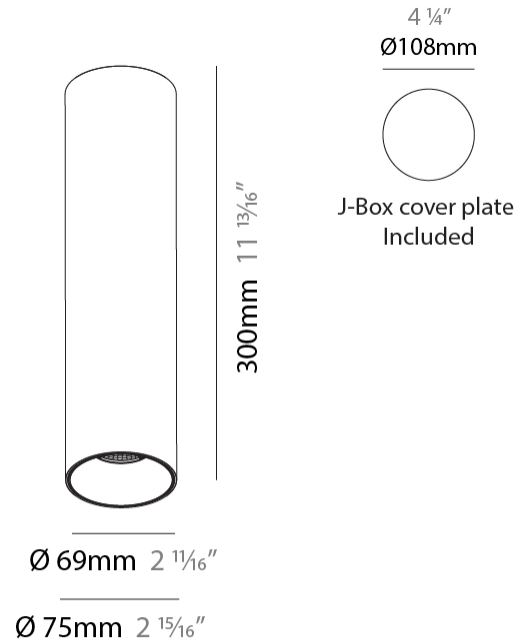

INVADER ON ROUND SURFACE

A3C142-

base number	Finishes (Diamond)	Finishes (Triangle)	Reflector Options

1. To build a product code in our configurator select the specify button on the base model # product page
2. To build a manual product code on this datasheet choose from the options listed below in blue font and add the suffix to the base model #

GENERAL

Series: Invader Standard
Subseries: Invader On Round
Partner: Prolicht
Division: Architectural
Installation: Surface
Product Type: Ceiling Surface
Mounting Location: Ceiling
Light Distribution: Downlight

PHYSICAL

Aperture Sizes - Downlights: 2"
Shape: Cylinder
Diameter (mm): 75
Diameter (in): 2 15/16
Height (mm): 300
Height (in): 11 13/16
Weight (kg): 1.033
Weight (lbs): 2.27

Fixture Finish: SSR / BKV / CWI / CRY / HAB / UFT / ITA / RUA / FTG / MYG / LOD / PUS / FRO / FUP / KIA / POP / BLS / SPG / MEY / GOH / CHC / COM / ABZ / JAG / OBR / MOS / ROR

Fixture Material: Aluminum

ELECTRICAL

Lamp Type: LED (Zhaga Standard)
Input Wattage (W): 16.5
Total Output Wattage (W): 15
Dimming: Dali Dimming
Driver Included: Yes
Driver Location: Remote
Driver Type: Constant Current - 120Vac
Input Voltage (V): 120
Constant Current (MA): 350

LED

Number of LEDs: 1
Color Temperature (°K): Warm Dim
Max. Delivered Lumen (lm): 760
CRI: >90 CRI
Lamp Life (hrs): 50000

OPTICAL

Reflector: 20 / 40 / 60

RATINGS AND CERTIFICATIONS

Certified By: Certified for North American Standards
IP rating: IP20