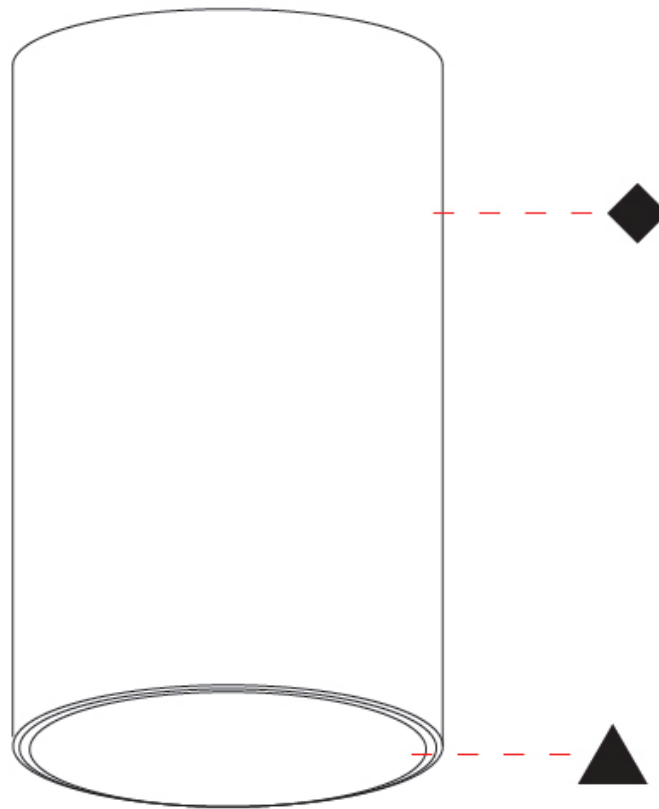

INVADER ON ROUND SURFACE

A3D228-

PROJECT _____

TYPE _____

SPECIFIER _____

QUANTITY _____

DATE _____

A