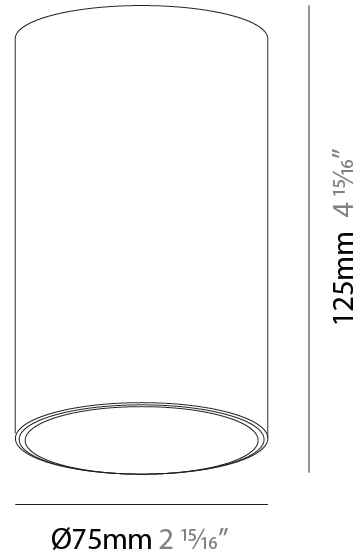

GENERAL

Series: Invader Standard
Subseries: Invader On Round
Partner: Prolicht
Division: Architectural
Installation: Surface
Product Type: Ceiling Surface
Mounting Location: Ceiling
Light Distribution: Downlight

PHYSICAL

Aperture Sizes - Downlights: 2"
Shape: Cylinder
Diameter (mm): 75
Diameter (in): 2 ¹⁵/₁₆
Height (mm): 125
Height (in): 4 ¹⁵/₁₆
Weight (kg): 0.449
Weight (lbs): 1.08
Fixture Finish: SSR / BKV / CWI / CRY / HAB / UFT / ITA / RUA / FTG / MYG / LOD / PUS / FRO / FUP / KIA / POP / BLS / SPG / MEY / GOH / CHC / COM / ABZ / JAG / OBR / MOS / ROR
Fixture Material: Aluminum Die Cast

ELECTRICAL

Lamp Type: LED (Zhaga Standard)
Input Wattage (W): 10
Total Output Wattage (W): 9.1
Dimming: Non-Dimming / Phase Dimming (120vac Only)
Driver Included: Yes
Driver Location: Integrated
Driver Type: Constant Current
Driver Class: Class 2
Input Voltage (V): 120
Upon Request: Remote: 0-10Vdc dimming / Phase dimming 120Vac / Non-dimming 120/277Vac (No Cover Plate)

LED

Number of LEDs: 1
Color Temperature (°K): 2700 / 3000 / 3500 / 4000
Max. Delivered Lumen (lm): 832 / 870 / 905 / 923
Nominal Lumen (lm): 969 / 1014 / 1054 / 1075
CRI: >90 CRI
Lamp Life (hrs): 50000

OPTICAL

Reflector°: 16 / 34 / 60

RATINGS AND CERTIFICATIONS

Certified By: CSA Certified to UL and CSA Standards
IP rating: IP20